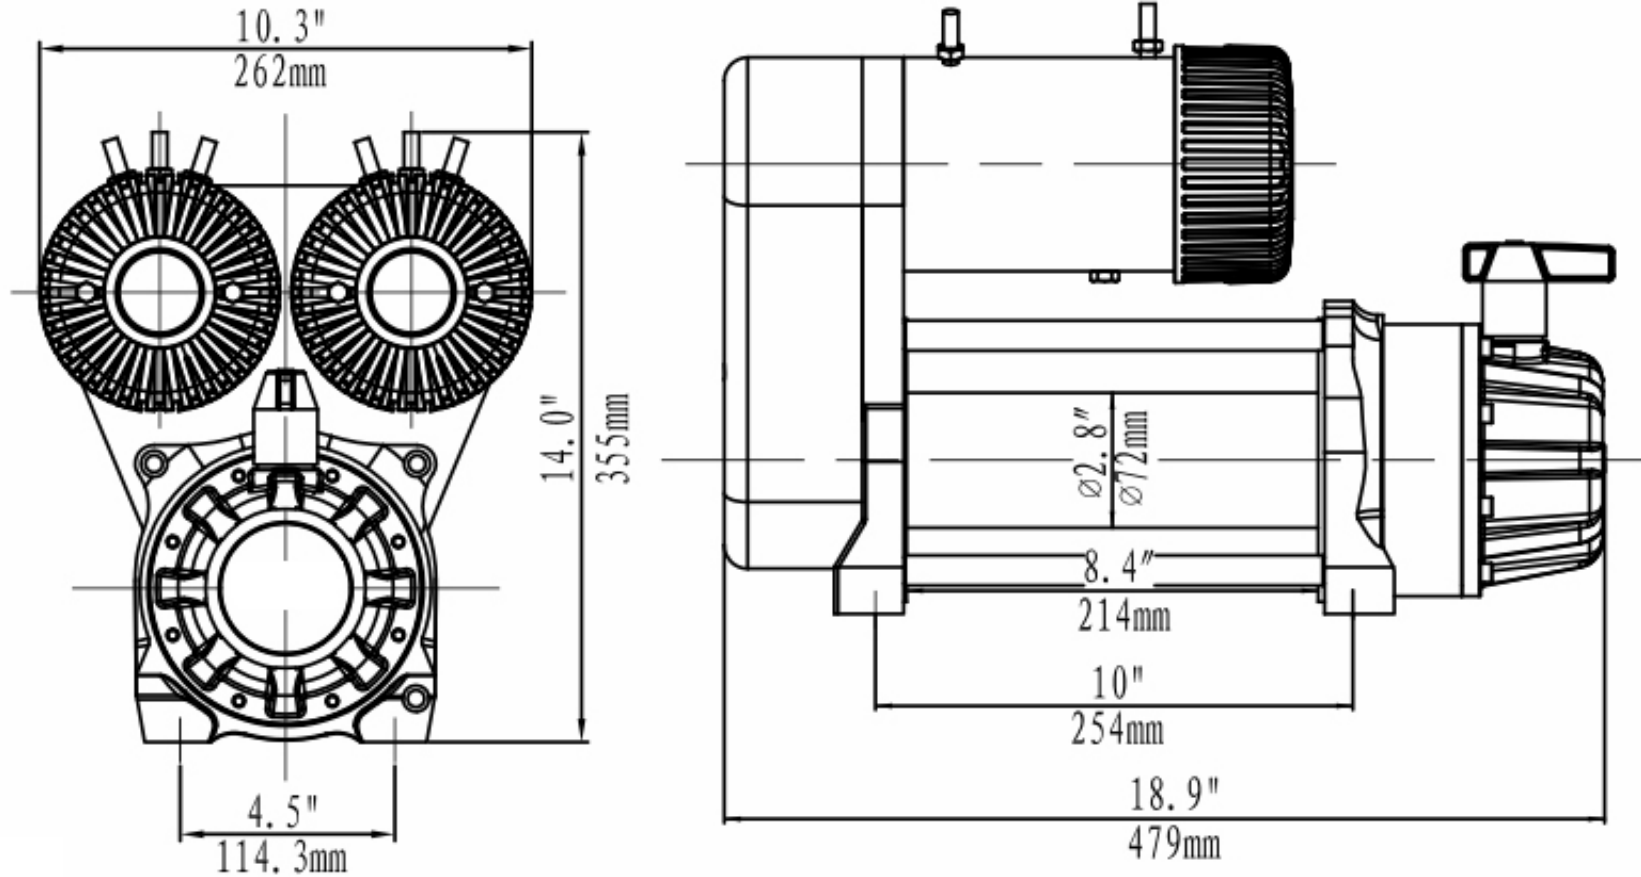

PREDATOR DUAL PERFORMANCE WINCH

VALUE WITHOUT COMPROMISE